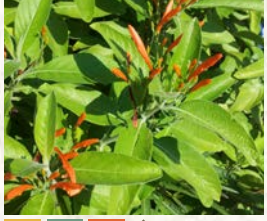

☀️ 🌿 🍷 ⬆️ 3-4' ↔️ 4-6'

Coupon plant choices provide habitat & food for wildlife.

Go to GardenStylesSA.com for details on each plant.

Bearded/Butterfly Iris

☀️ 🌿 🦌 ↕️ 1-3' ↔️ 1-3'

Agave Yucca Sotol Nolina

☀️ 🌿 🦌 ↕️ 6'-12' ↔️ 6'-12'

Flame Acanthus

NPIN ☀️ 🌿 🌿 ↕️ 3-6' ↔️ 4-6'

Muhly Grasses

☀️ 🦌 ☁️ ↕️ 3-4' ↔️ 3-4'

Sago Palm

☀️ 🌿 🦌 ↕️ 2-7' ↔️ 3-5'

Mexican Honeysuckle

☀️ 🌿 🌲 ↕️ 2-3' ↔️ 3-4'

Shrimp Plant

🌿 🌿 🌲 ↕️ 2-3' ↔️ 3-4'

Rosemary

☀️ 🌿 🦌 ↕️ 2-4' ↔️ 2-5'

Split-Leaf Philodendron

🌿 🌿 🦌 ↕️ 3-5' ↔️ 3-5'

Turk's Cap

☀️ 🌿 🦌 ↕️ 4-6' ↔️ 4-6'